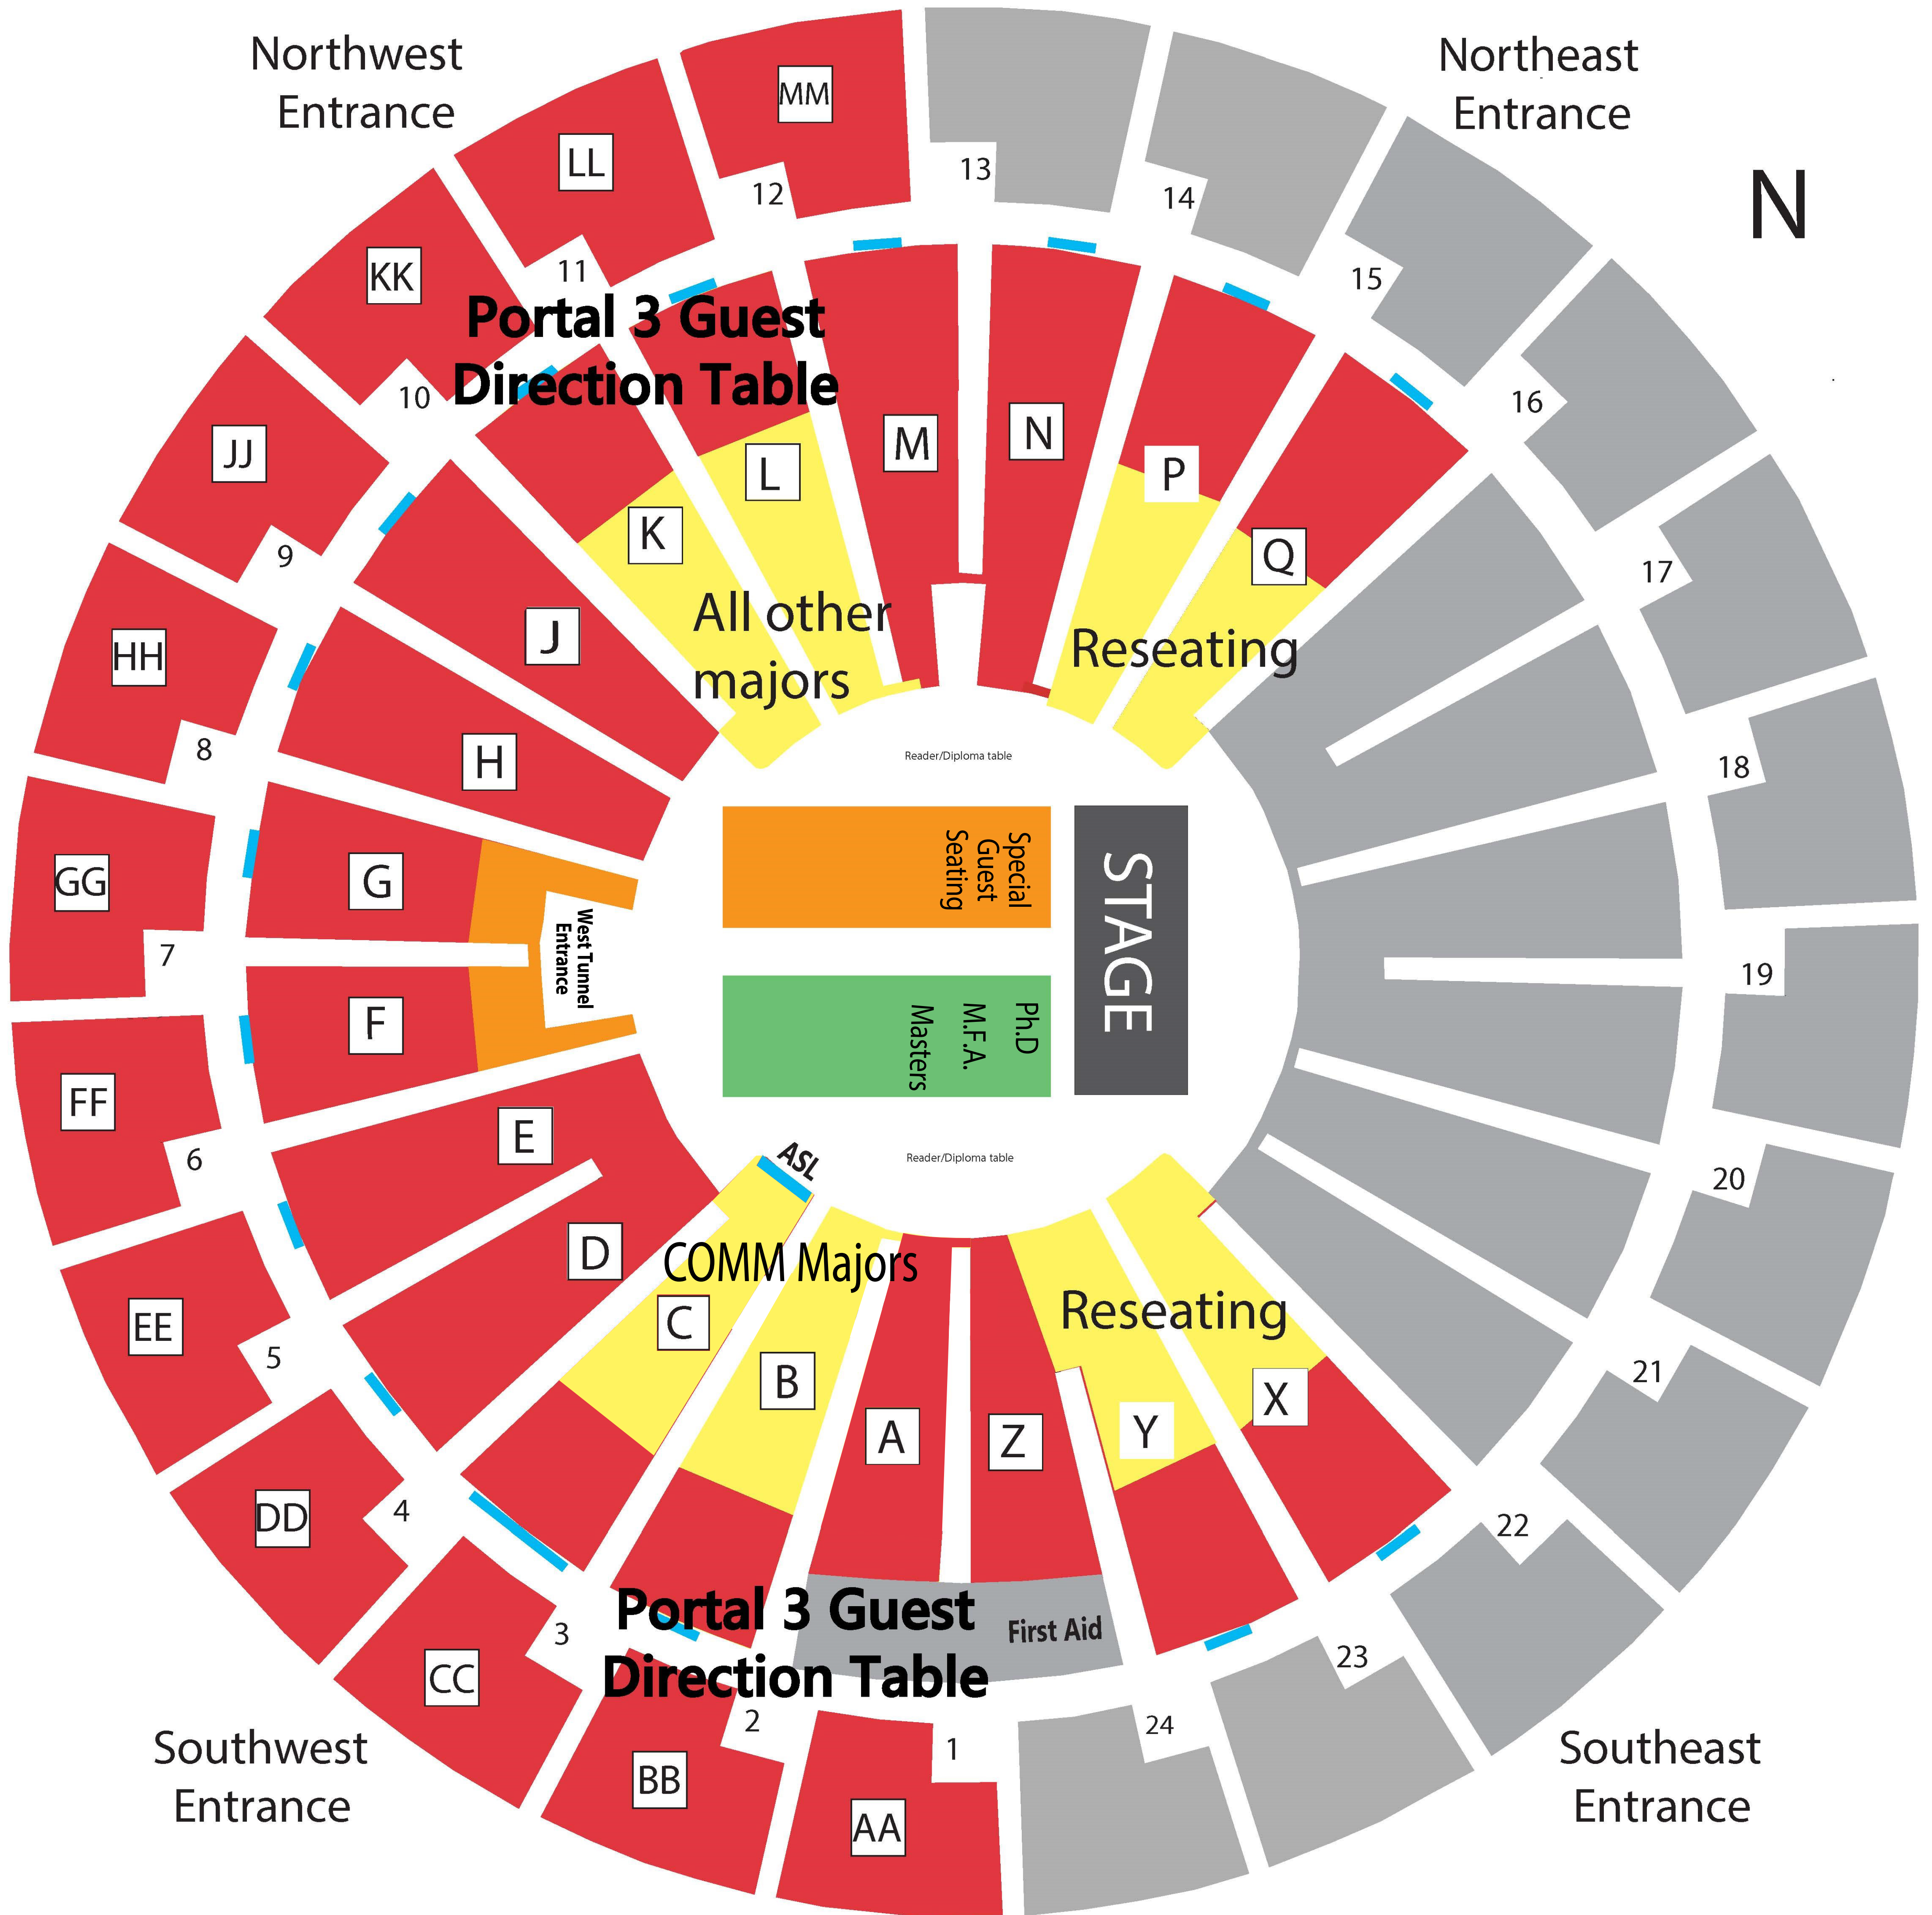

GUEST SEATING	Ph.D. & MASTER STUDENT SEATING	NO SEATING
SPECIAL GUEST SEATING	UNDERGRADUATE SEATING	ADA SEATING

UNDERGRADUATE SEATING KEY

Communication Undergrads	Sections B & C
Communication UG Reseating	Sections X & Y
All other Undergraduates	Sections K & L
All other Undergraduates Reseating	Sections P & Q

GRADUATE SEATING KEY

All Masters students enter main concourse level through sections B & C (Portal 3) go directly to your seats on floor level (green area)
 Ph.D. & M.F.A. students enter through West Tunnel entrance

Restrooms are found throughout the concourse area
 Elevator is located by Portal 7
 Lost and Found is located in the Ticket Office by Portal 23