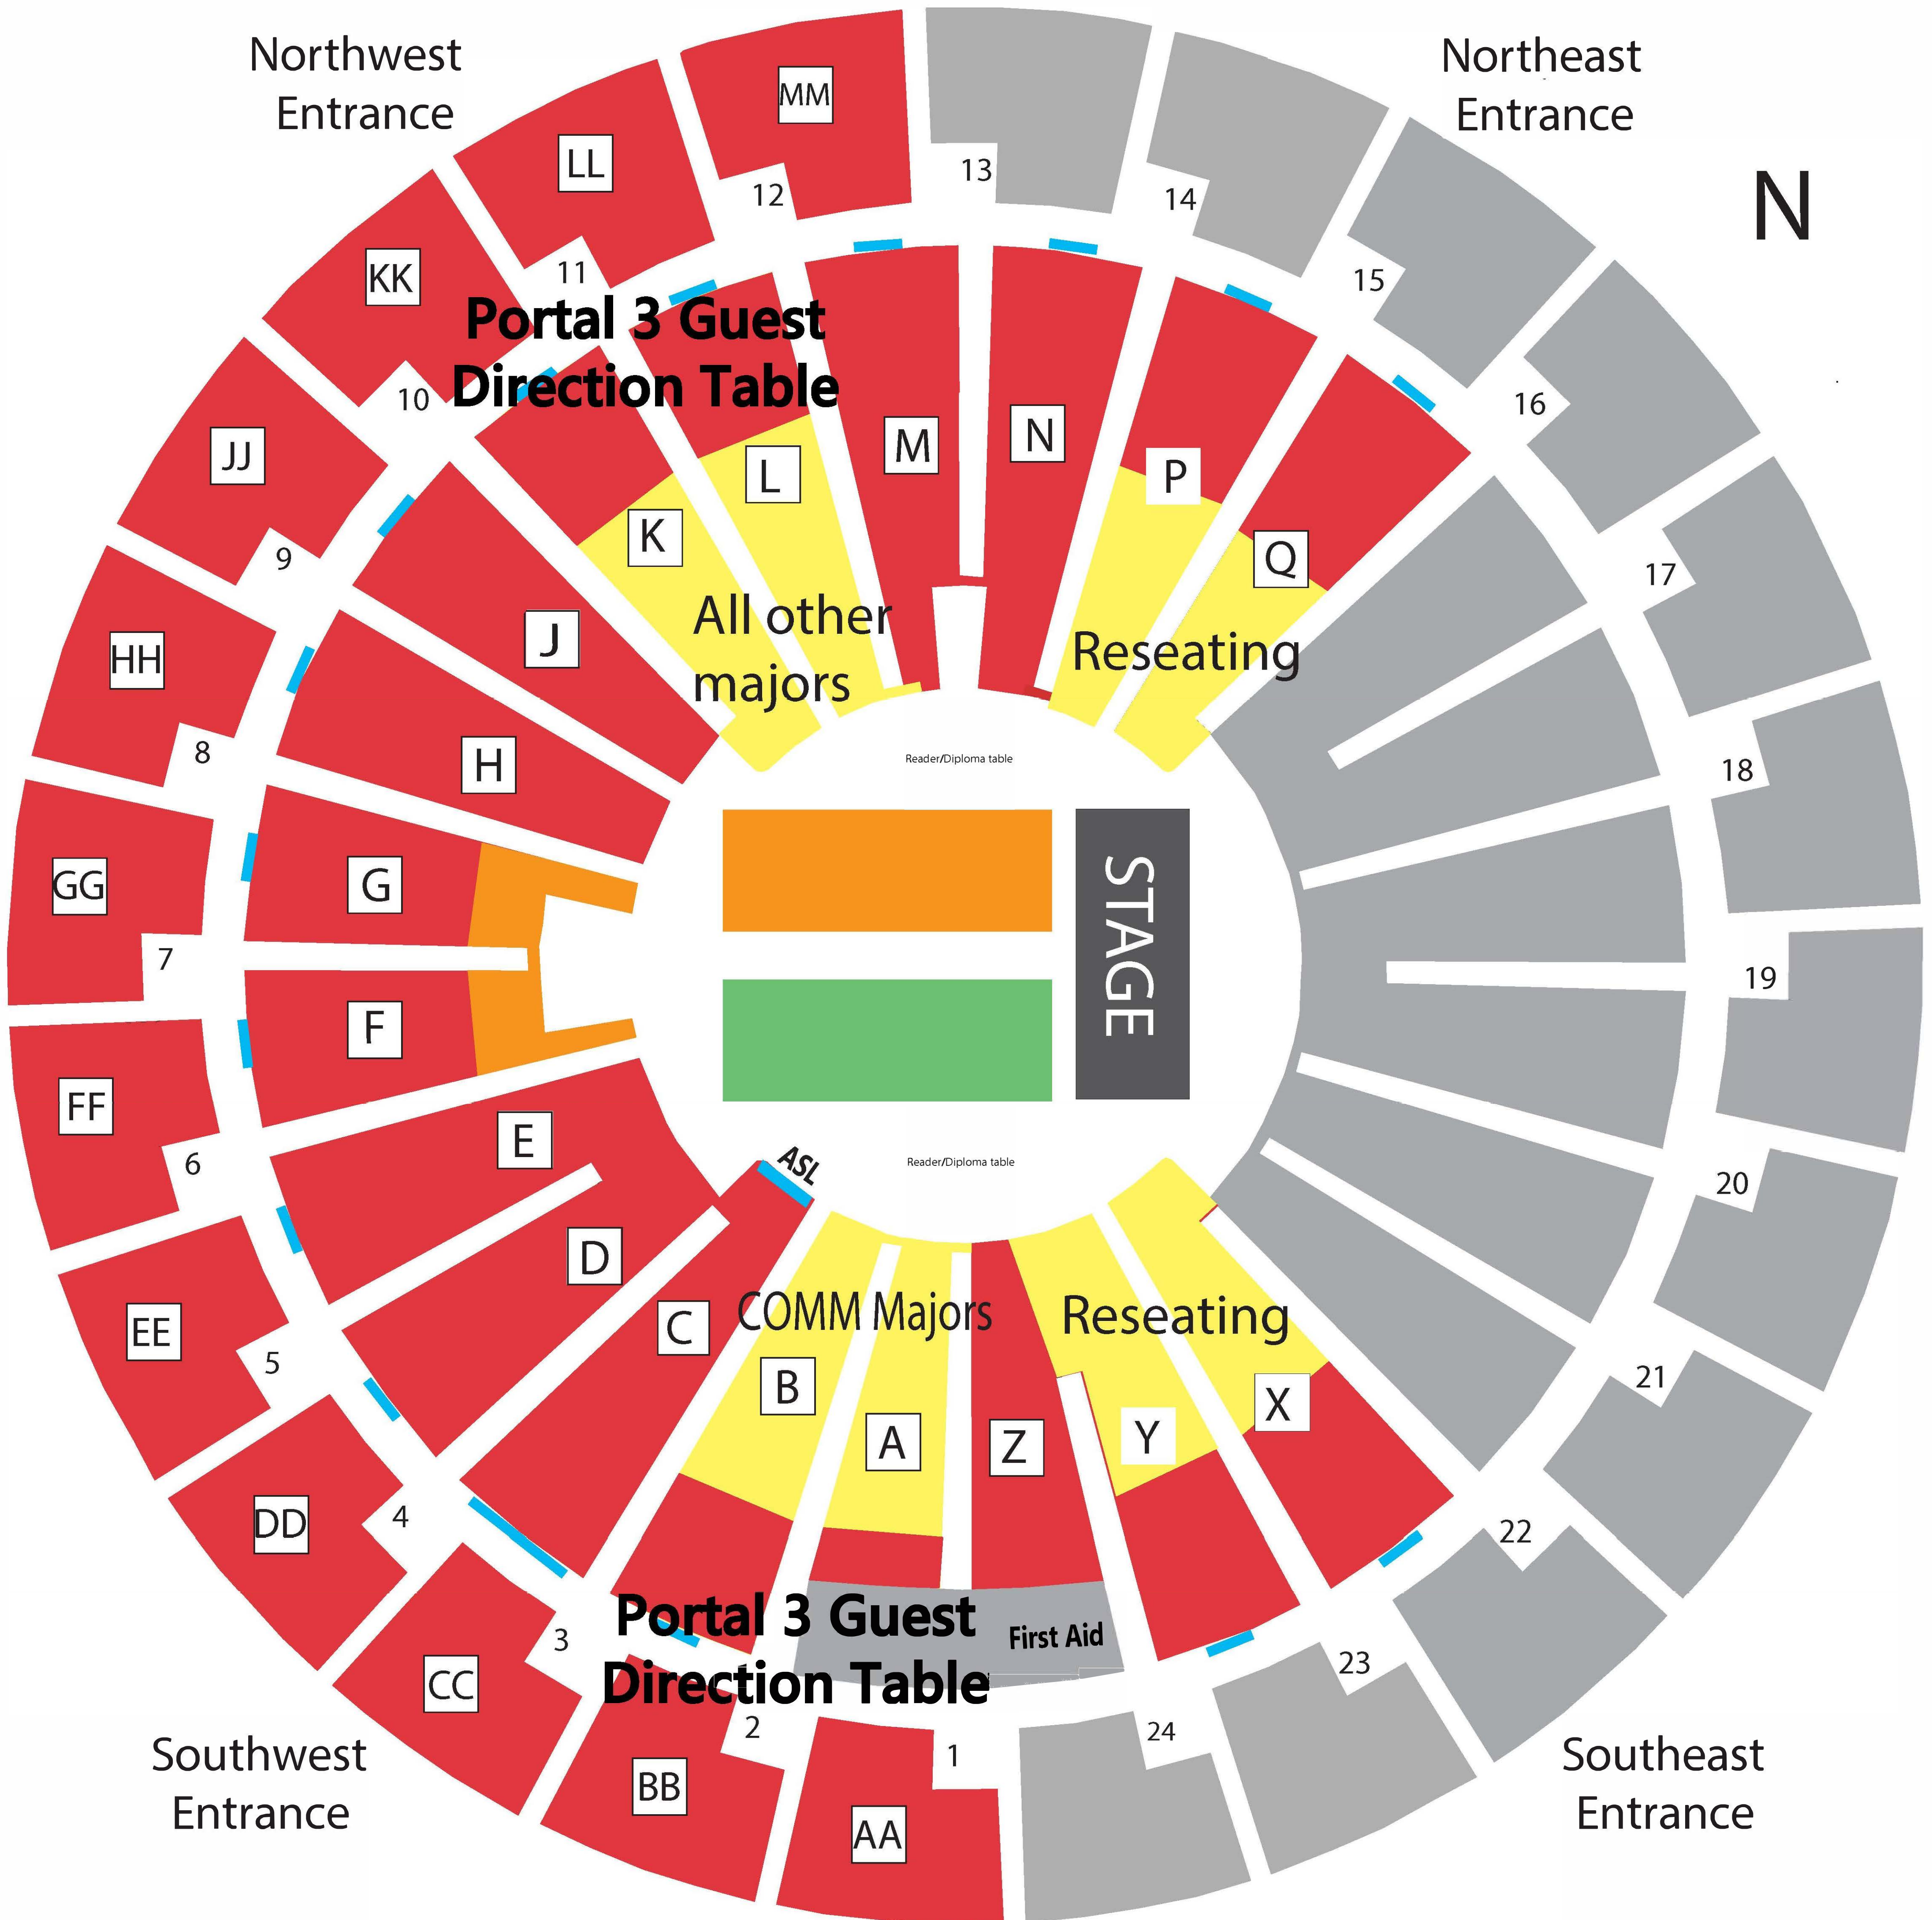

GUEST SEATING	Ph.D. & MASTER STUDENT SEATING	NO SEATING
SPECIAL GUEST SEATING	UNDERGRADUATE SEATING	ADA SEATING

UNDERGRADUATE SEATING KEY

Communication Undergrads	Sections A & B
Communication UG Reseating	Sections X & Y
All other Undergraduates	Sections K & L
All other Undergraduates Reseating	Sections P & Q
PhD & Masters enter through West Tunnel entrance	

Restrooms are found throughout the concourse area
 Elevator is located by Portal 7
 Lost and Found is located in the Ticket Office by Portal 23